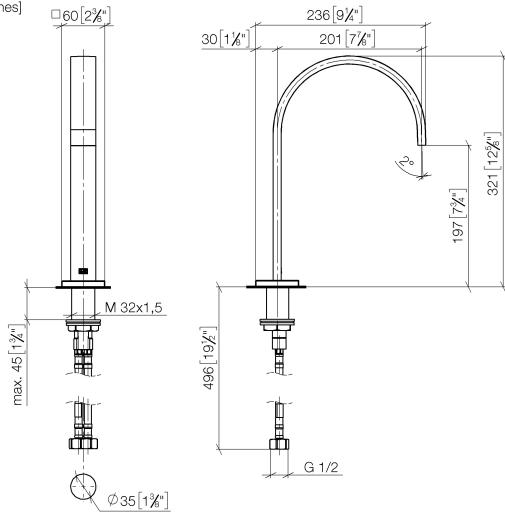

MEM Deck-mounted basin spout without pop-up waste - Brushed Champagne (22kt Gold)

MEM

13 716 782

- 200mm projection
- fixed spout
- rectangular, air-enriched flow
- height of mixer 321 mm
- height up to aerator 190 mm
- hole diameter 35 mm
- rosette 60 x 60 mm
- 2x screw-in M 10 x 1 pressure hose, leak-tested
- 1/2" connection
- max. flow 5.7 l/min
- lead-free
- This product can help a building meet the requirements of Green Building Rating Systems, e.g. LEED®, BREEAM®, DGNB

	Brushed Champagne (22kt Gold)	13 716 782-46
	Chrome	13 716 782-00
	Brushed Platinum	13 716 782-06
	Platinum	13 716 782-08
	Dark Chrome	13 716 782-19
	Brushed Durabrass (23kt Gold)	13 716 782-28
	Champagne (22kt Gold)	13 716 782-47
	Brushed Dark Platinum	13 716 782-99

13 716 782
mm [inches]

Flow rate chart

Certificates

GDV_0400289.

**MEM Deck-mounted basin spout without pop-up waste - Brushed Champagne
(22kt Gold)**

MEM

13 716 782
Parts for other
finishes can be found
here: [Chrome](#)